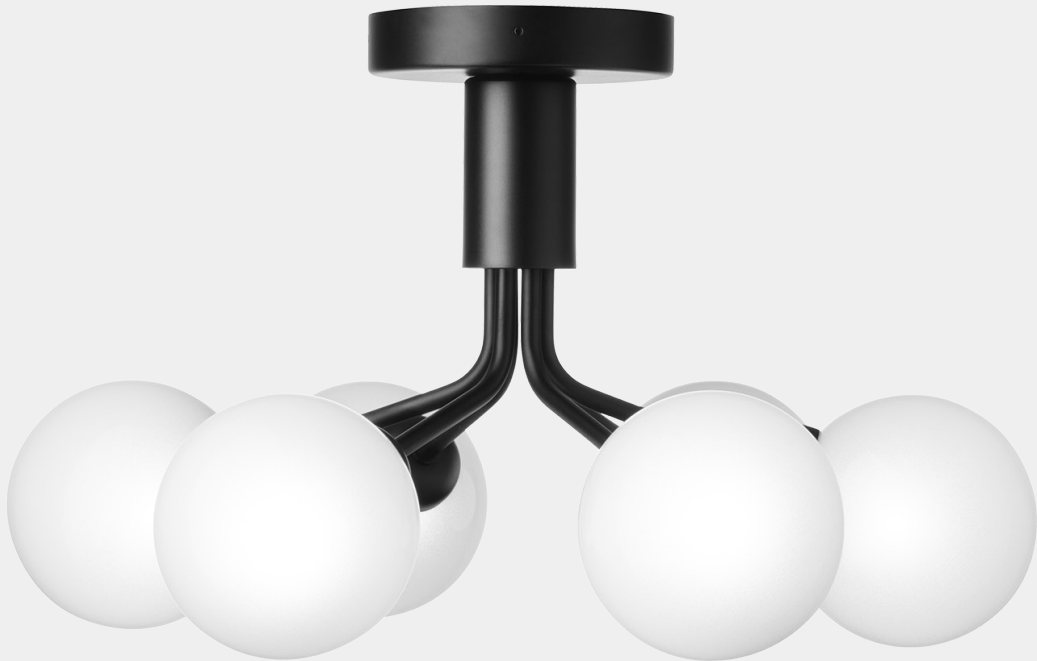

# NUURA

**APIALES 6 CEILING**  
**satin black / opal**

Design: Sofie Refer, 2022

**Apiales 6 Ceiling** is a ceiling-mounted lamp inspired by flowers. From a specially produced fixture, 6 metal arms in satin black finish unfold like flower stalks, paired with contrasting opal white glass globes from which a soft, ambient light is spread. Apiales 6 Ceiling has a height of just 29 cm, making it suitable for smaller rooms and rooms with lower ceilings.

Explore the rest of the Apiales collection on our website, [here](#)

**Product no.:** EU - 2059007 / US - 3059007

**Certifications:** CE, IP20, Class I

**Type:** Ceiling light - indoor

**For information about IP ratings, click [here](#)**

**Colour:** Glass: opal white / Metal: satin black

**Cleaning:** Use a soft dry cloth to clean the product.  
Do not use household cleaners.

**Materials:** Anodized metal, mouth-blown glass

**Dimensions:** 500mm / 19.6in x 290mm / 11.4in  
Glass:  $\varnothing$ 120mm / 4.7in

**Light source:** Socket: G9  
Max wattage: 5W LED  
Voltage (V): 220-240V / 120V

**Weight:** Armature + glass: 3130g

**Packaging:** Dimensions: L: 430mm / 16.9in x  
W: 430mm / 16.9in x H: 300mm / 11.8in  
Weight: 1300g  
Total weight incl. product: 4430g  
Number of parcels: 1  
Material: Brown cardboard