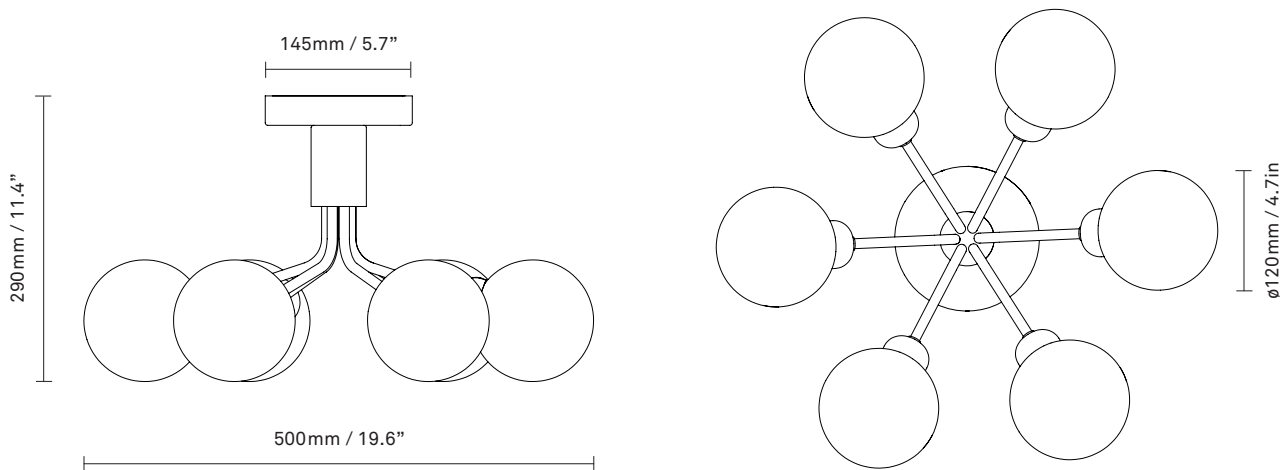

# NUURA

**APIALES 6 CEILING**  
**satin black / opal**

Design: Sofie Refer, 2022

**Apiales 6 Ceiling** is a ceiling-mounted lamp inspired by flowers. From a specially produced fixture, 6 metal arms in satin black finish unfold like flower stalks, paired with contrasting opal white glass globes from which a soft, ambient light is spread. Apiales 6 Ceiling has a height of just 29 cm, making it suitable for smaller rooms and rooms with lower ceilings.

Explore the rest of the Apiales collection on our website, [here](#)

**Product no.:** EU - 2059007 / US - 3059007

**Certifications:** CE, IP20, Class I

**Type:** Ceiling light - indoor

**For information about IP ratings, click [here](#)**

**Colour:** Glass: opal white / Metal: satin black

**Cleaning:** Use a soft dry cloth to clean the product.  
Do not use household cleaners.

**Materials:** Anodized metal, mouth-blown glass

**Dimensions:** 500mm / 19.6in x 290mm / 11.4in  
Glass:  $\varnothing$ 120mm / 4.7in

**Light source:** Socket: G9  
Max wattage: 5W LED  
Voltage (V): 220-240V / 120V

**Weight:** Armature + glass: 3130g

**Packaging:** Dimensions: L: 430mm / 16.9in x  
W: 430mm / 16.9in x H: 300mm / 11.8in  
Weight: 1300g  
Total weight incl. product: 4430g  
Number of parcels: 1  
Material: Brown cardboard